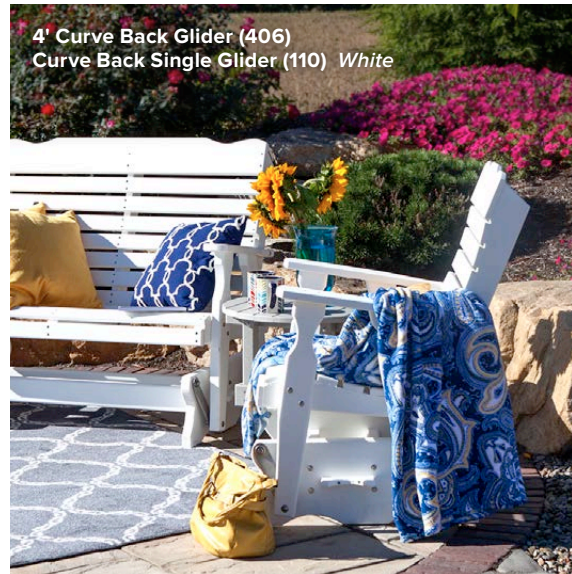

This series, designed for comfort, features a gently curved back and perfectly contoured seat. The Curve Back benches, swings, and gliders are all available in 4' and 5' lengths.