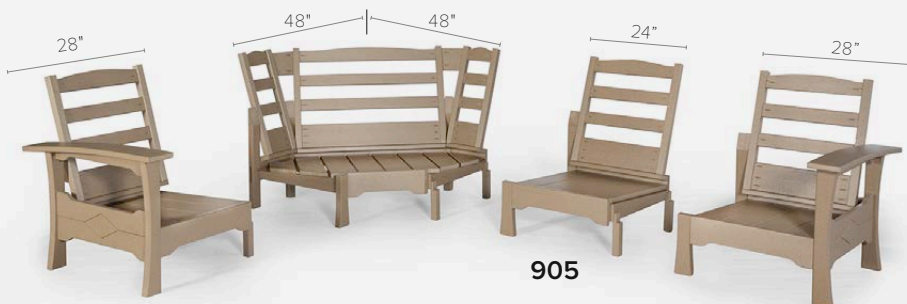

Mission End Table (977)
22"D x 26"W x 22"H

Mission Modular Section (905)
34"D x 24"W x 38"H
Seat Size with Cushions:
21"D x 24"W x 18"H

Mission Coffee Table (948)
22"D x 47"W x 18"H

MISSION DEEP SEATING CORNER EXPANSION OPTIONS