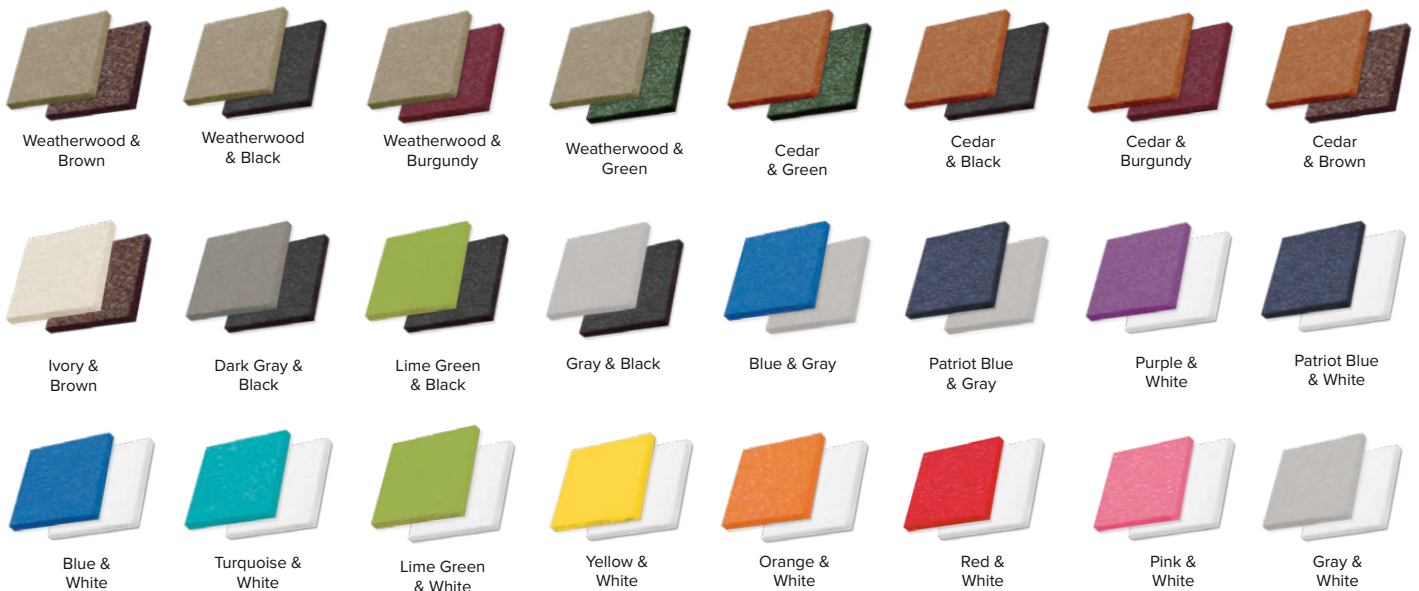

POLY COLORS

Leisure Lawns Collection has twenty-two colorful options to choose from. All of our products are available in all colors unless otherwise noted.

	STANDARD COLORS	RUSTIC COLORS <i>Rustic Colors will incur an upcharge.</i>
TRADITIONAL	 <p>Black Brown Burgundy Green Cedar Weatherwood Dark Gray Gray Ivory White</p>	 <p>Rustic Burgundy Rustic Nutmeg Rustic Gray</p>
BRIGHT	 <p>Patriot Blue Blue Turquoise Lime Green Red</p>	 <p>Yellow Purple Orange Pink</p>

Colors are representational only and cannot be guaranteed to be exact color matched.

Suggested Two-Tone Color Combinations

Pick and choose any color combination. Not limited to the ones shown below.

FANBACK CHAIR & ACCESSORIES