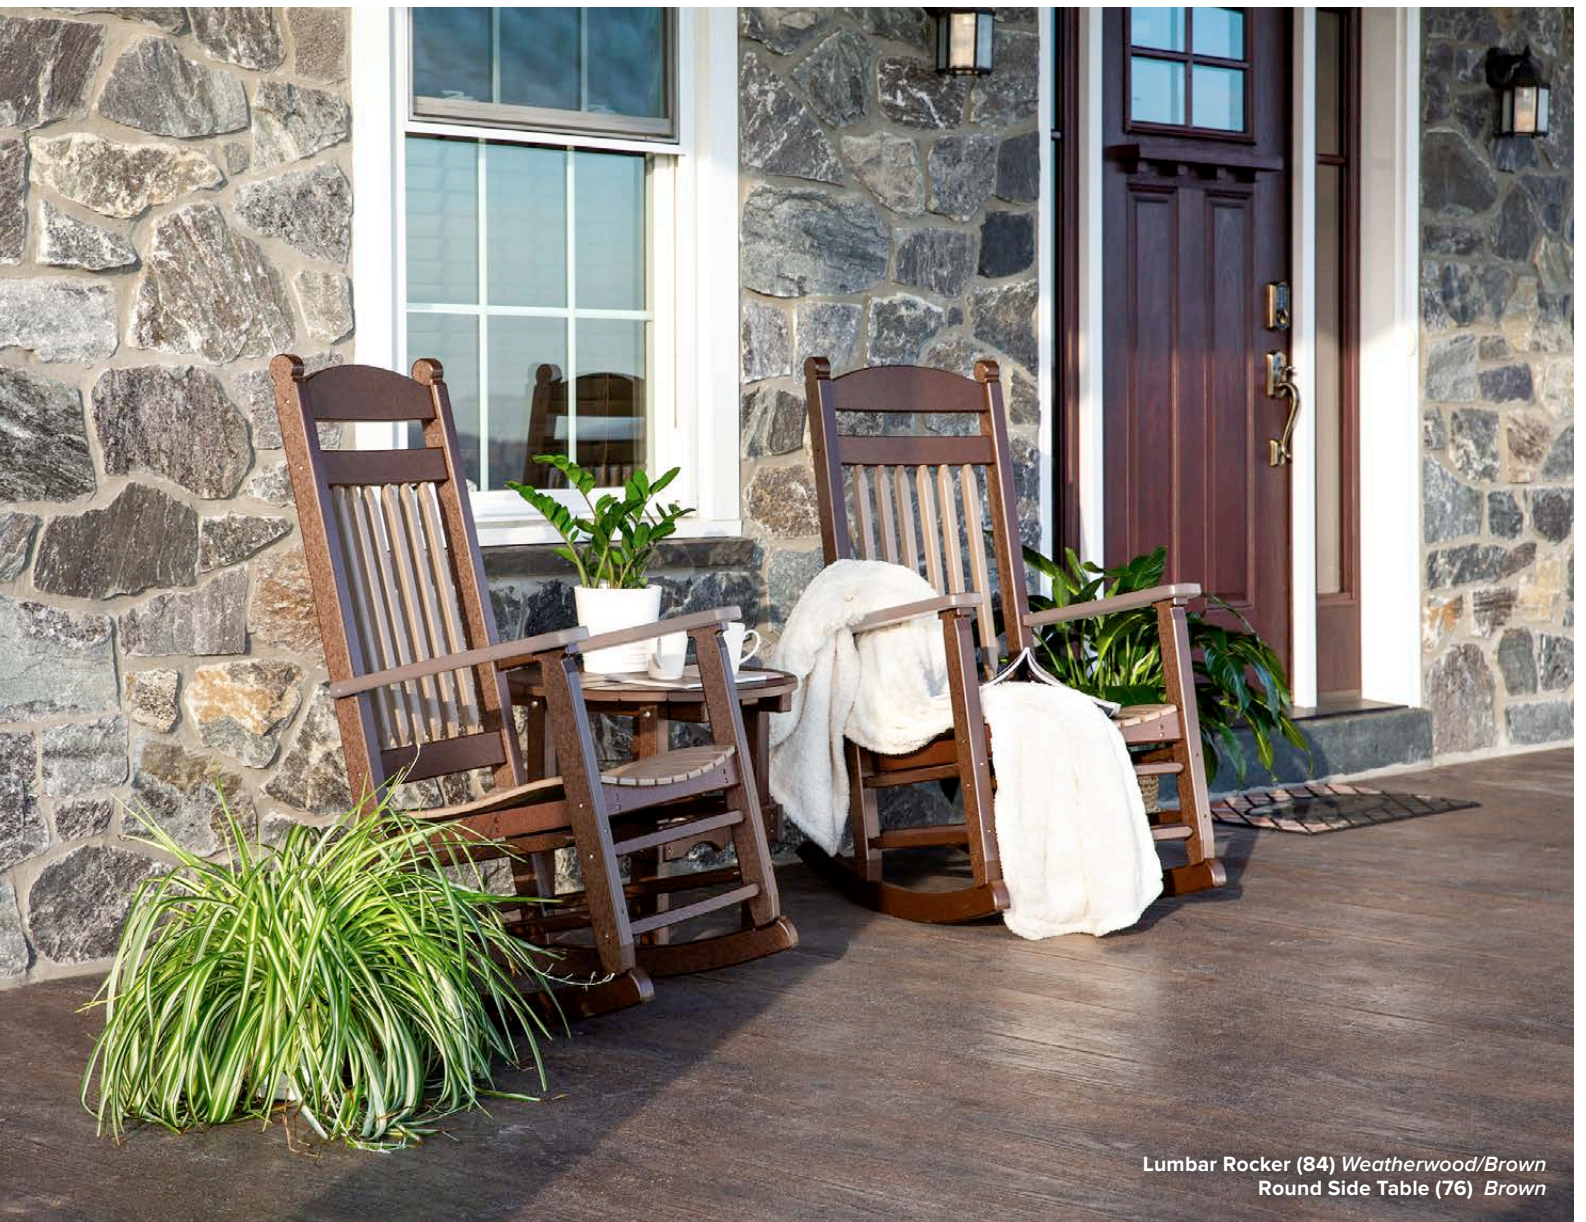

Curveback Chaise Lounge (801)
White

Our Chaise Lounges are great pool side seating. We now offer a Curveback and Fanback styles with added wheels making them easy to move around. These units are spacious and comfortable seats with adjustable backs.