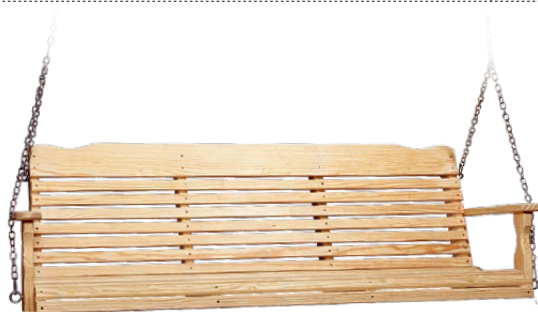

Fanback Rocker (365)
32"D x 32"W x 44"H
Seat Size: 20"D x 21"W x 18"H

Easy Chair Rocker (321)
36"D x 29"W x 41"H
Seat Size: 20"D x 20"W x 18"H

Roll Back Rocker (315)
36"D x 28"W x 39"H
Seat Size: 18"D x 21"W x 17"H

HB Heart Rocker (311)
36"D x 28"W x 39"H
Seat Size: 18"D x 21"W x 17"H

6' Swings, Benches & Gliders
All swings, benches, and gliders are also available in 6ft lengths except for the Easy Swing and Easy Glider.