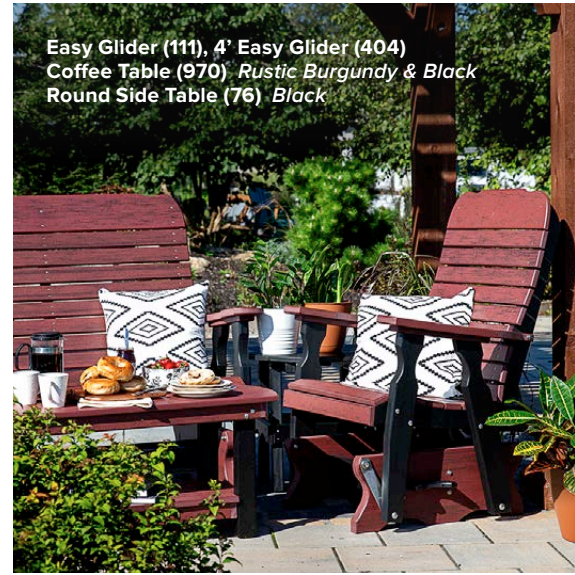

Easy Glider (111), 4' Easy Glider (404)
 Coffee Table (970) Rustic Burgundy & Black
 Round Side Table (76) Black

4' Easy Glider (404), Easy Glider (111)
 Cedar & Black
 Conversation Table (69) Cedar

With its curved seat and contoured back, the Easy Chair is a relaxing experience. Not only does this chair come in extra wide, it is also a great chair for a taller person.