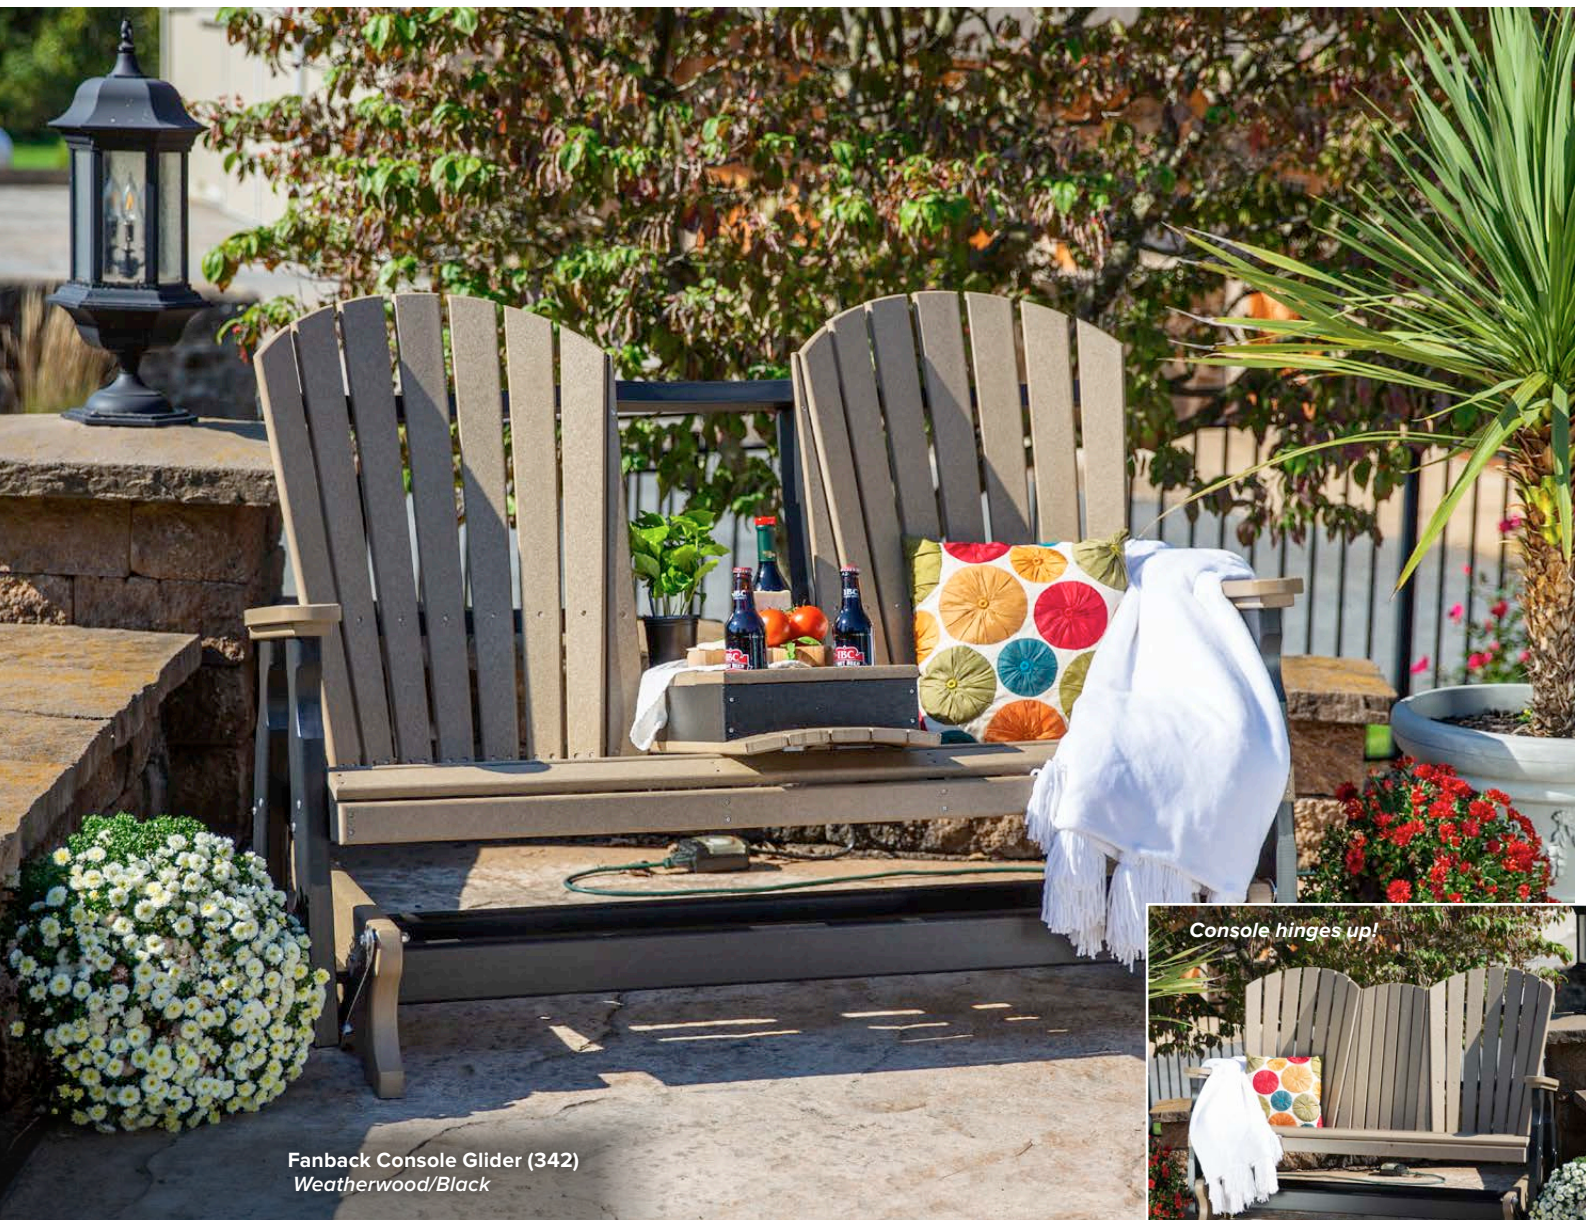

Fanback Console Glider (342)
Weatherwood/Black