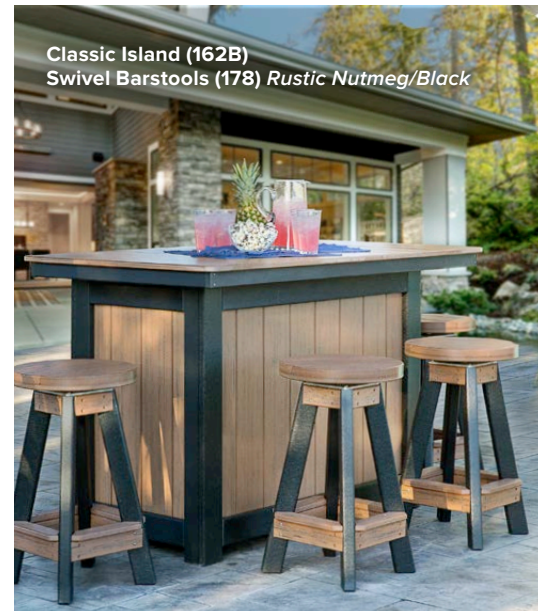

42" Dining Bench (164) 43" Dining Table (843D) *Rustic Gray/Black*

English Garden Chairs (221B, 220B)
43" Square Table (843B) Gray/Black

ENGLISH GARDEN

COUNTER/BAR HEIGHT

PRODUCT
GUIDE
p.46,47

Stately and tall, the English Garden tables in Counter and Bar heights bring style and class to any backyard oasis. With the English Garden set, you can invite your friends for an evening of comfortable relaxation.

Classic Island (162B)
Swivel Barstools (178) Turquoise/White

Classic Island (162B)
Swivel Barstools (178) Rustic Nutmeg/Black

Back of Classic Island (162B) Gray/Black
Also available with doors; see page 49