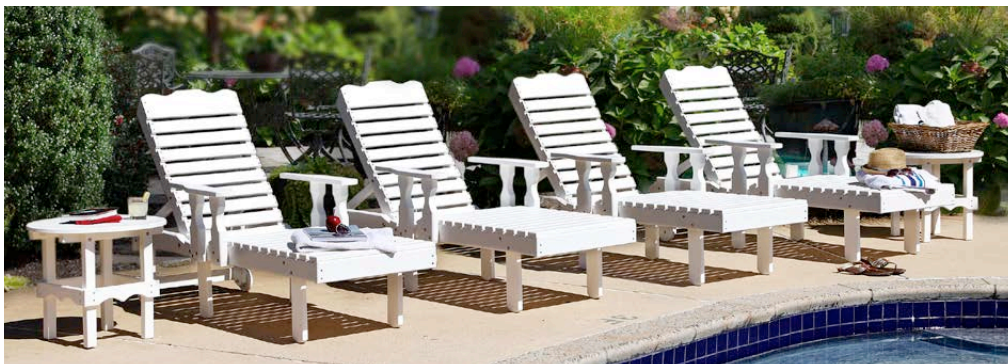

Our new line of picnic tables provides the excellent durability of poly to a backyard picnic venue. Especially geared toward families, our picnic tables are resistant to rot and warping, providing good flat surfaces on table and bench for years to come.

Curveback Chaise Lounge (801)
White

Our Chaise Lounges are great pool side seating. We now offer a Curveback and Fanback styles with added wheels making them easy to move around. These units are spacious and comfortable seats with adjustable backs.