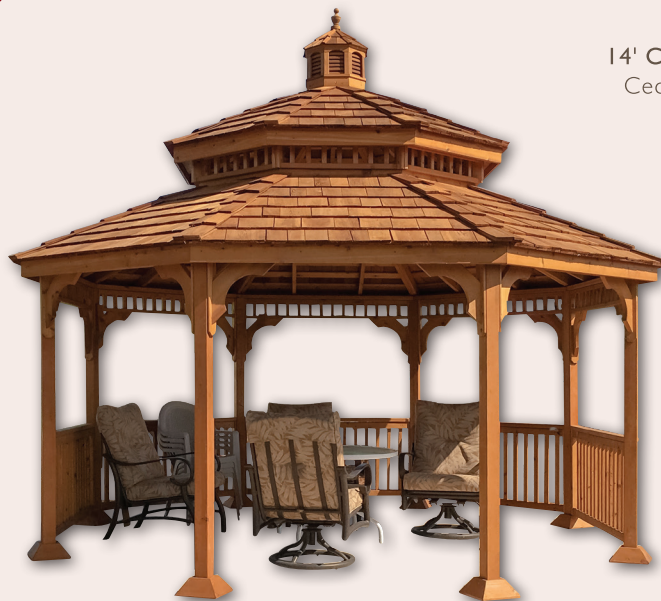

*Classic Style
and Charm*

LANDSCAPE
GAZEBOS

styles of GAZEBOS

Pressure-Treated Wood Gazebos are constructed with #1 southern yellow pine for maximum strength and durability. The wood is kiln dried twice, reducing the chance of shrinking and twisting. All lumber is milled on four sides creating a smooth subtle finish.

Cedar Gazebos are identical in construction and style to the pressure treated models, but are made with architectural grade western red cedar. Cedar is known for its natural beauty and resistance to decay.

Whether it's a large gathering filled with laughter and conversation ... quiet moments shared with someone special ... or a relaxing afternoon alone in the fresh air, a landscape gazebo will help make all your outdoor moments truly special.

10' Cedar Octagon
Rustic Redwood Shingle,
Screens, Cedar Stain

Octagon WOOD GAZEBOS

A classic shape with all the style and charm you expect, our octagon gazebos provide the perfect setting any time of day. Available in several sizes, your octagon gazebo may include screens, Victorian braces, custom paint and other special options and features – for a truly unique gazebo that fits into your landscape perfectly.