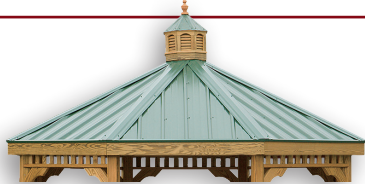

Cedar Gazebos are identical in construction and style to the pressure treated models, but are made with architectural grade western red cedar. Cedar is known for its natural beauty and resistance to decay.

Old English Pewter

Virginia Slate

Rustic Redwood

Rustic Slate

Brown

Age Redwood

National Blue

Metal Roof